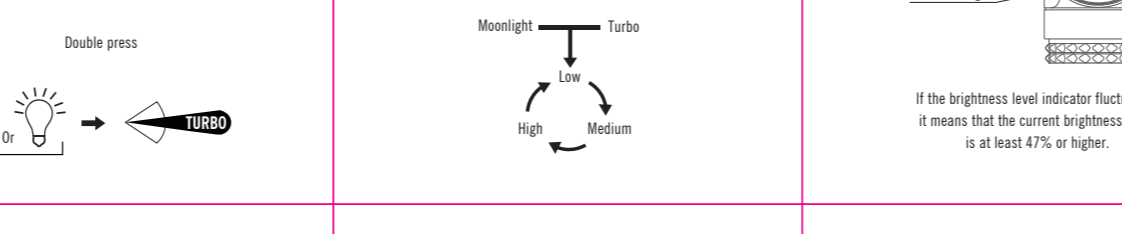

Figure 13-4 Battery level indicator