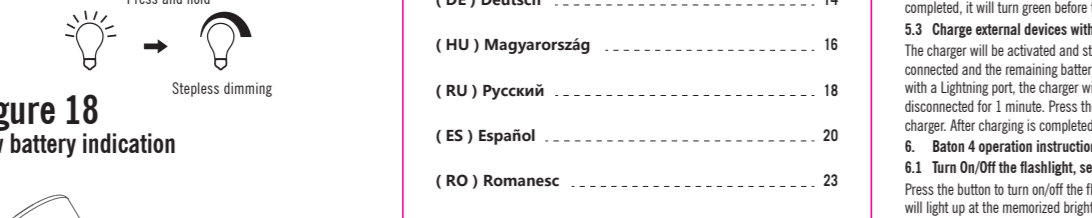

Figure 15 Close the lid to turn off the light