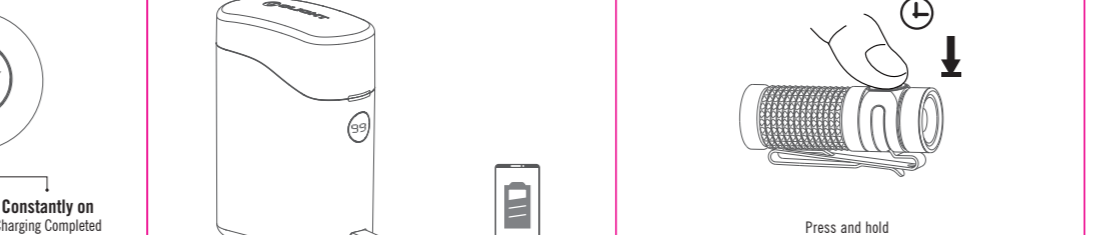

Figure 3 Charge the Wireless Charger