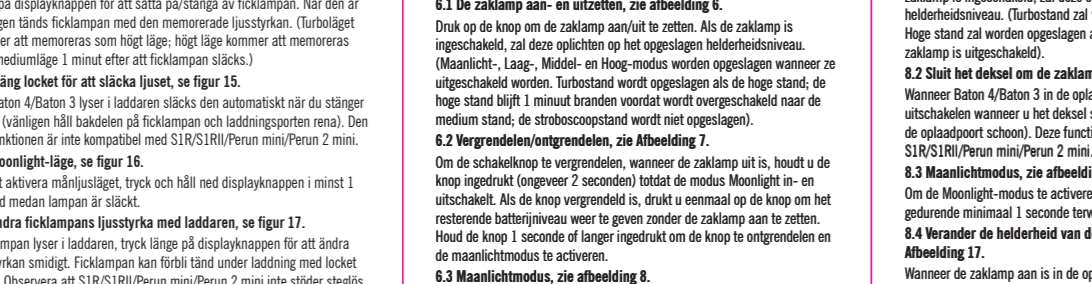

USER MANUAL

IN THE BOX

Accessories	Quantity
Flashlight	1
Wireless Charger	1
USB-C Charging Cable	1
Microfiber Cleaning Cloth	1

Figure 11 Adjusting brightness

Figure 12 Auto Shut-Off function