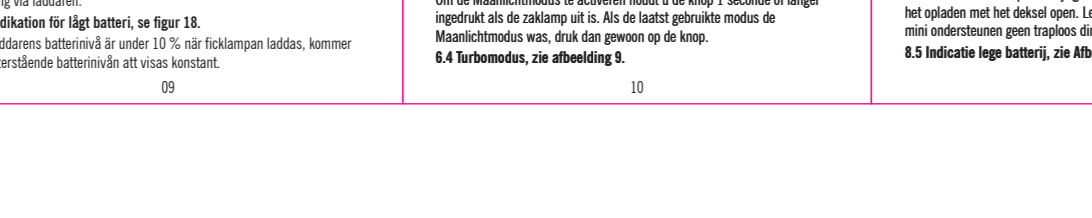

USER MANUAL

IN THE BOX

Accessories	Quantity
Flashlight	1
Wireless Charger	1
USB-C Charging Cable	1
Microfiber Cleaning Cloth	1

Figure 11 Adjusting brightness

Figure 12 Auto Shut-Off function