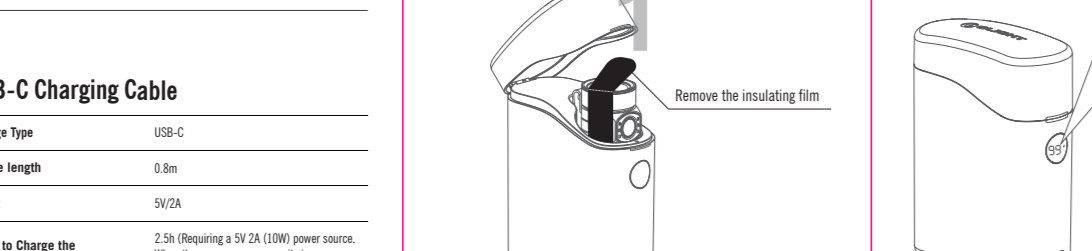

Baton 4 Premium Edition

A rechargeable side-switch EDC flashlight with wireless charger.