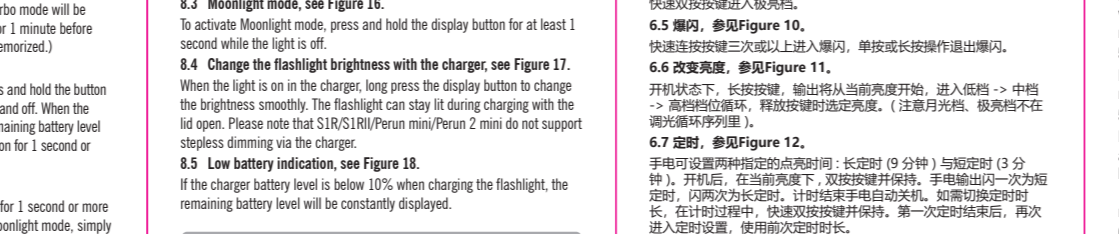

Figure 6 Turn On/Off the flashlight