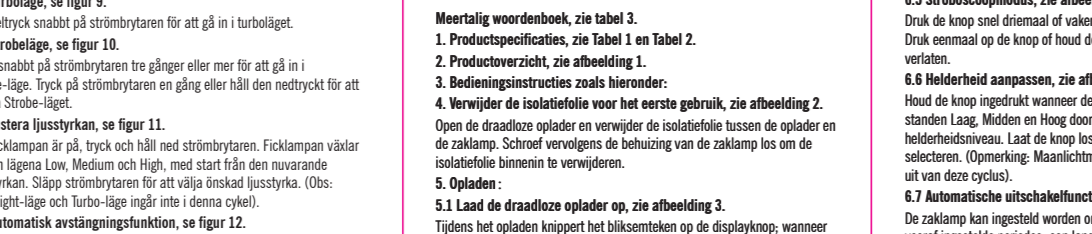

USER MANUAL

IN THE BOX

Accessories	Quantity
Flashlight	1
Wireless Charger	1
USB-C Charging Cable	1
Microfiber Cleaning Cloth	1

Figure 11 Adjusting brightness

Figure 12 Auto Shut-Off function