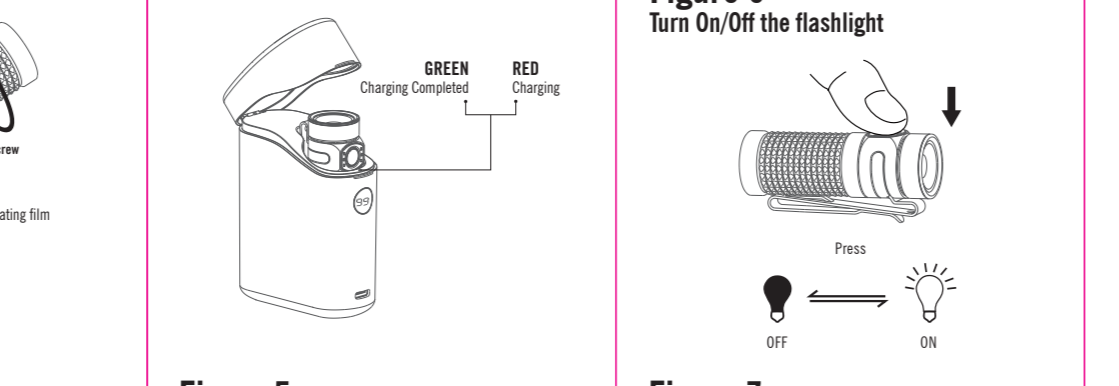

Figure 1 Product Overview

Figure 2 Remove the insulating film before use