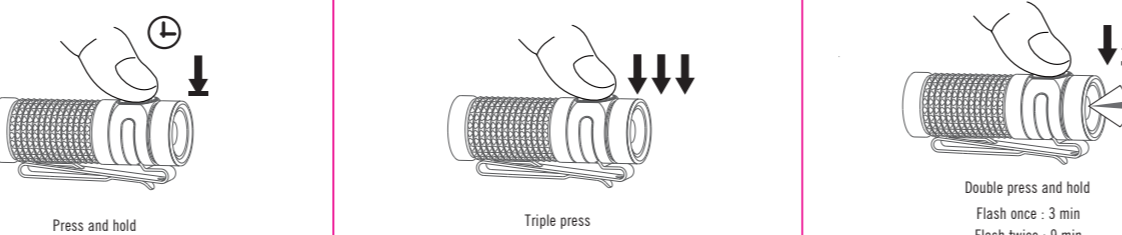

Figure 13-1 Brightness level indicator

Figure 13-2 Battery level indicator