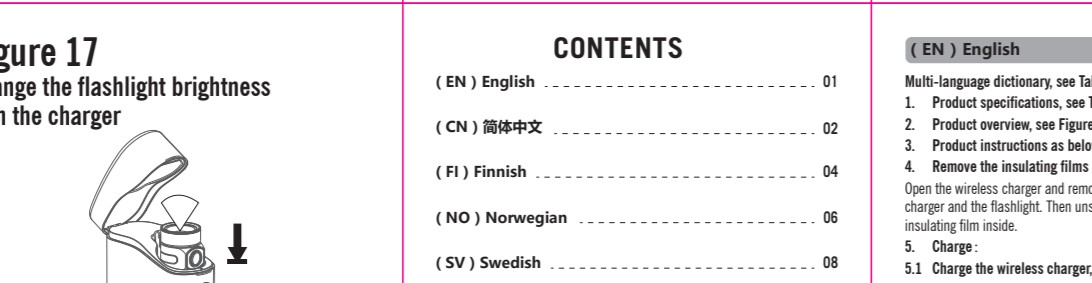

Figure 13-2 Battery level indicator