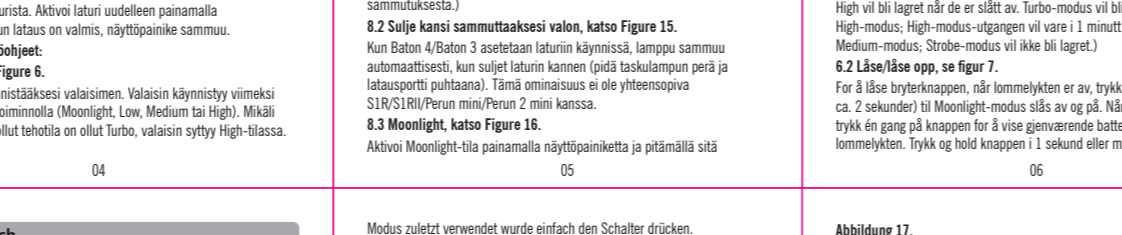

Figure 13-7 Battery level indicator