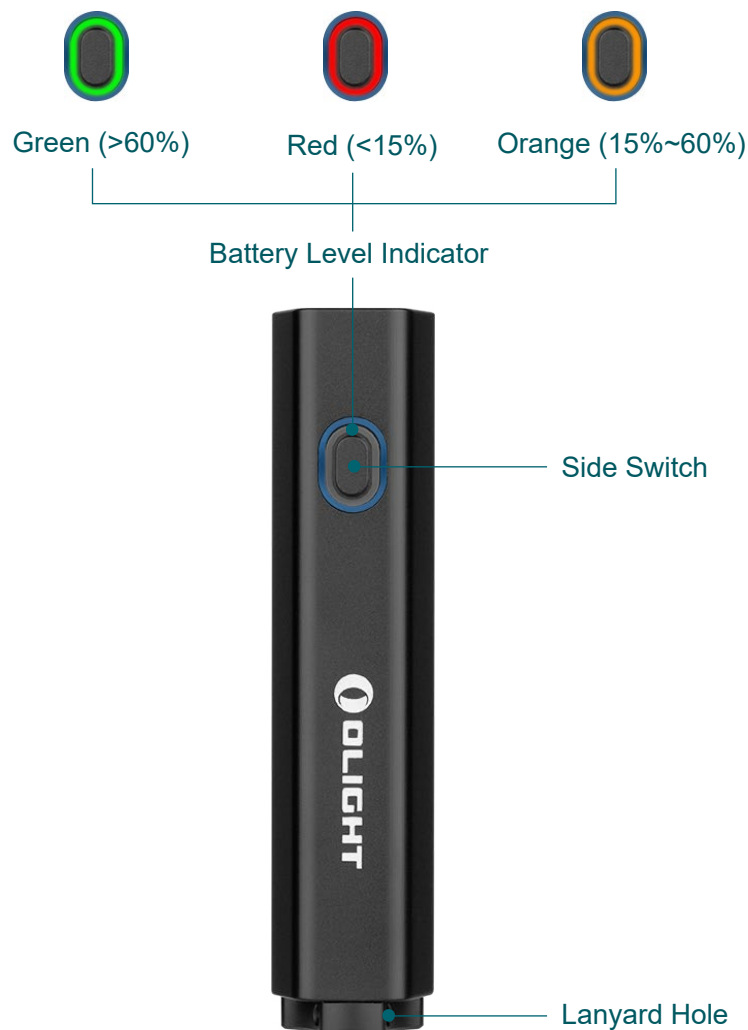

Diffuse

MINIMALIST BRILLIANCE

MAX OUTPUT	MAX RUNTIME	MAX THROW
		
700 lumens	180 hours	80 meters

*This information is for market reference only. Please do not make it public.

▶ Red

▶ Black

MARKET APPLICATIONS

Everyday Carry
Outdoors

UPC : 6975498002741 (Black)
6975498006312 (Red)

DESCRIPTION

Diffuse is a sleek, compact, and lightweight EDC flashlight with a maximum output of 700 lumens. Its 6 different modes can satisfy most daily lighting needs. Due to its compact size, similar to that of a lipstick, Diffuse can easily be carried in a pocket for added convenience. With a unique pentagonal prism-shaped body, it fits well in the hand. Diffuse has its side switch wrapped around by a creative 3-colored power indicator, which shows the remaining power intuitively. Its wide working voltage range makes it compatible with all AA batteries. It is indeed an ideal option for an everyday-carry light.

*The power indicator will be red only for batteries with a voltage below 3V.

FEATURES

- **Powerful Output in a Compact Size:** Max output: 700 lm; Max throw: 80 m; Length: 87mm/3.43 inch; Diameter: 19 mm/0.75 in; Weight: 57.5 g/2.03 oz;
- **It Satisfies Most Daily Needs:** Due to its compact size, similar to that of a lipstick, Diffuse can easily be carried in a pocket for added convenience. Its 6 lighting modes make it suitable for most lighting occasions.
- **Unique, Minimalist-style Design:** With its sleek and unique, pentagonal prism-shaped design, Diffuse caters to the appetite of many.
- **Compatibility with All AA Batteries:** Diffuse comes with a 920mAh Li-ion battery that can be recharged using a USB-C cable. Its wide voltage range allows it to work with all AA batteries.
- **Side switch Wrapped Around by Power Indicator:** The power indicator makes it easy for users to stay informed of the battery level. Its side switch is intuitive and convenient.
- **Waterproof:** IPX8